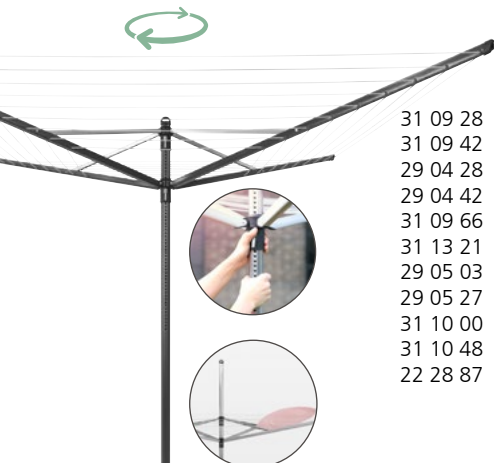

ROTARY LIFT-O-MATIC

31 09 28		Lift-O-Matic 40m + Ground Spike	Metallic Grey	1	135,00
31 09 42		Lift-O-Matic 50m + Ground Spike	Metallic Grey	1	149,00
29 04 28		Lift-O-Matic 50m + Ground Spike	Anthracite	1	169,00
29 04 42	*	Lift-O-Matic 50m + Ground Spike	Leaf Green	1	169,00
31 09 66		Lift-O-Matic 50m + Ground Spike + Cover	Metallic Grey	1	159,00
31 13 21		Lift-O-Matic 50m + Ground Spike + Acc.		1	139,00
29 05 03		Lift-O-Matic 50m + Ground Spike + Acc.	Anthracite	1	189,00
29 05 27		Lift-O-Matic 50m + Ground Spike + Acc.	Leaf Green	1	189,00
31 10 00		Lift-O-Matic 60m + Ground Spike	Metallic Grey	1	169,00
31 10 48		Lift-O-Matic 60m + Ground Spike + Cover	Metallic Grey	1	179,00
22 28 87		Lift-O-Matic 50m + Ground Spike + Acc.	Spring Pink	1	189,00