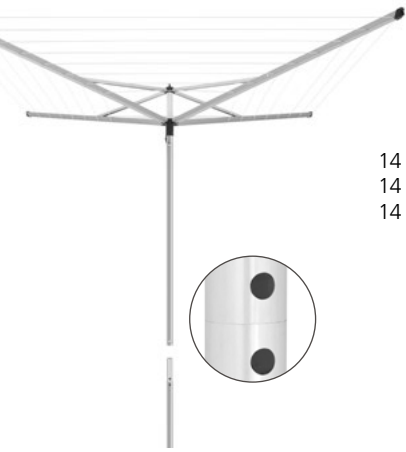

Art. No. N/* Description

Pack Qty.

RRP Incl. VAT (€)

14 63 43 * Essential 40m + SplitPole
14 69 09 Topspinner 40m, SplitPole
14 69 47 Lift-O-Matic 40m, SplitPole

Metallic Grey	1	115,00
Metallic Grey	1	125,00
Metallic Grey	1	135,00