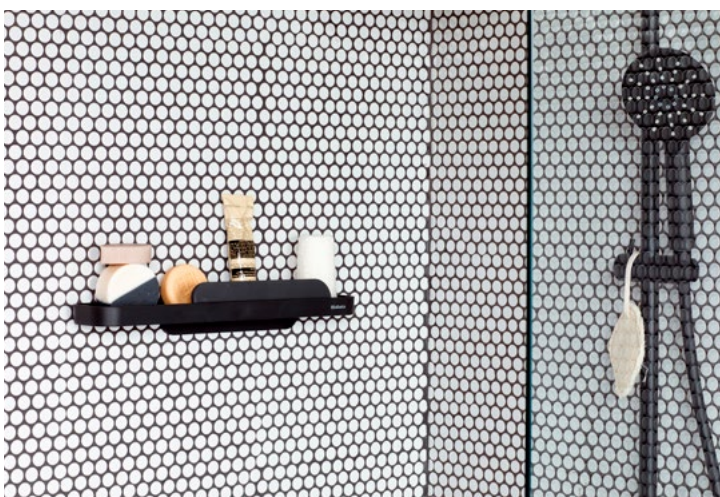

EVERYTHING AT HAND

Organise the shower in one go with the smart Brabantia MindSet Shower Shelf with Squeegee. The shelf holds shampoo or shower gel. The small squeegee has a minimalist design and is made to streak-free wipe off the shower door and tiles. For extra relaxing showers.

See page 79