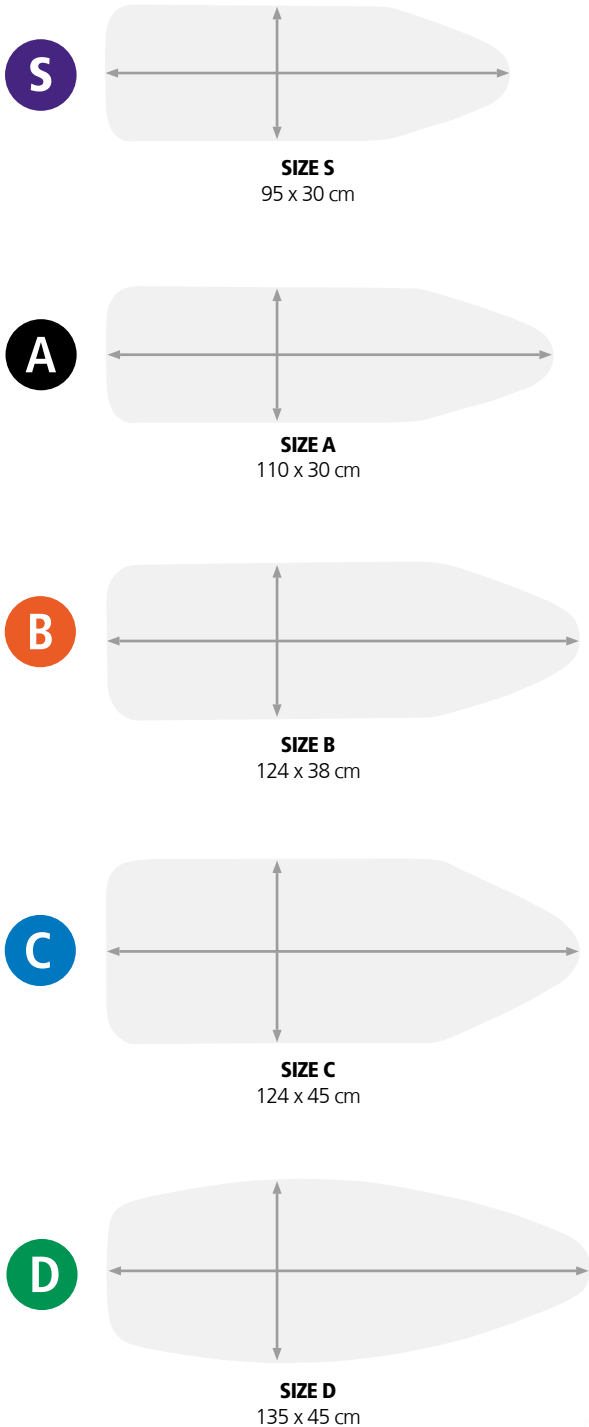

N New
* Until end of stock

ALL ABOUT IRONING.

IRONING BOARD DIMENSIONS

IRON REST AND HOLDERS

STEAM IRON REST

- Suitable for standard and steam irons
- Iron: max. 5.3"

SOLID STEAM IRON REST

- Suitable for standard and steam irons
- Iron: max. 5.9"