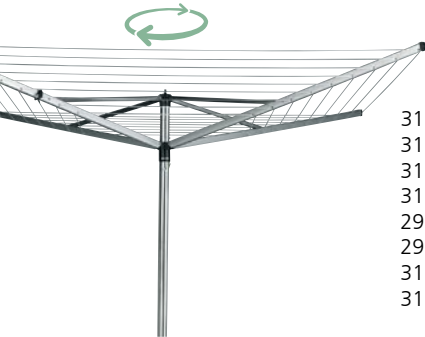

ROTARY TOPSPINNER

31 07 68		Topspinner 40m + Concrete Tube	Metallic Grey	1	119,00
31 07 44		Topspinner 40m + Ground Spike	Metallic Grey	1	125,00
31 08 43		Topspinner 50m + Concrete Tube	Metallic Grey	1	130,00
31 08 05		Topspinner 50m + Ground Spike	Metallic Grey	1	135,00
29 03 43		Topspinner 50m + Ground Spike	Anthracite	1	155,00
29 03 67	*	Topspinner 50m + Ground Spike	Leaf Green	1	155,00
31 08 29		Topspinner 50m + Ground Spike + Cover	Metallic Grey	1	145,00
31 08 67		Topspinner 60m + Ground Spike	Metallic Grey	1	145,00